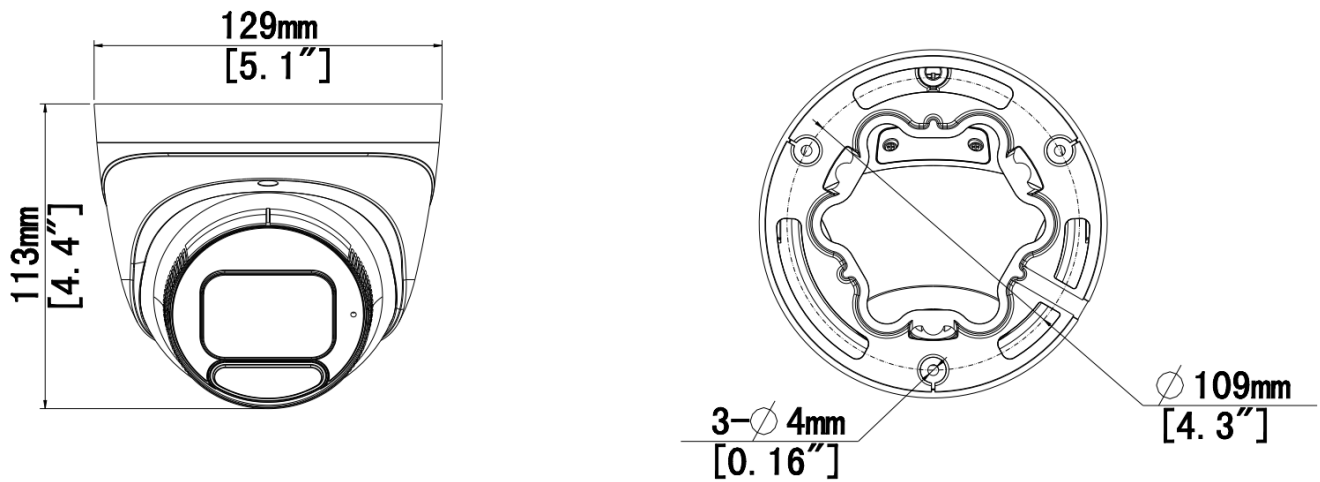

Power	DC 12V±25%, PoE (IEEE 802.3af)
	Power consumption: Max 10W
Power Interface	Ø 5.5mm coaxial power plug
Dimensions (Ø x H)	Φ129 x 110mm
Weight	0.66kg
Material	Metal
Operating Conditions	-30°C ~ +60°C, Humidity: ≤95% RH (non-condensing)
Storage Environment	-30°C ~ +60°C, Humidity: ≤95% RH (non-condensing)
Surge Protection	6KV
Reset Button	Supported
Protection	Ingression protection: IP67 Vandal resistant: IK10

Dimensions